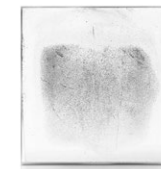

Leading Glass