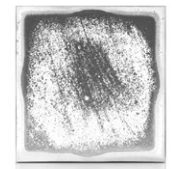

After only 175 hours in this test, uncoated clear glass started to show signs of haze and was significantly stained at the end. Even the leading shower glass showed considerable corrosion.

### **But not *Clarvista™* Glass.**

***Clarvista™* Glass**

**Leading Glass**

**Uncoated Glass**

In fact, even after rigorous scratch- and chemical-resistance tests, followed by 1,000 hours of exposure to heat and humidity, the clear beauty of *Clarvista™* Glass just keeps shining through.