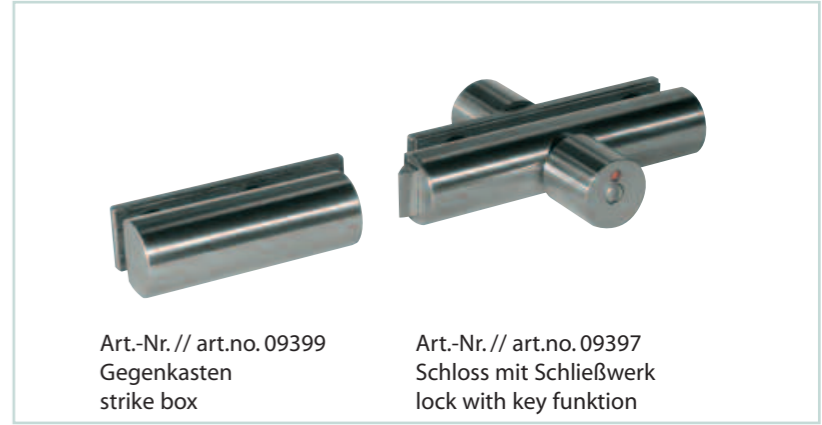

Art.-Nr. // art.no.06934
Türband, Glas-Glas 180°
door hinge, glass-glass 180°

Art.-Nr. // art.no.09399
Gegenkasten
strike box

Art.-Nr. // art.no.09397
Schloss mit Schließwerk
lock with key funktion

Beschlagsystem // fitting system Icetec®Partition

KL®-TRENNWANDSYSTEME –
TRENNUNGEN FÜR UNGESTÖRTE MOMENTE.
KL® PARTITION WALL SYSTEMS –
PARTITIONS FOR PRIVATE MOMENTS.

Bitte nicht stören...

Es gibt Moment in denen der Mensch seine Privatsphäre braucht. KL® Trennwandsysteme sind bestens dafür geschaffen, die überlap- pend gestalteten Türelemente sorgen für einen entsprechend strukturierten Rückzugsraum, formschön und funktional zugleich.

Please, do not disturb...

There are moments in life were you need privacy. KL® partition wall systems are made for that; overlapping shaped door segments are creating organized space, aesthetical and functional at the same time.